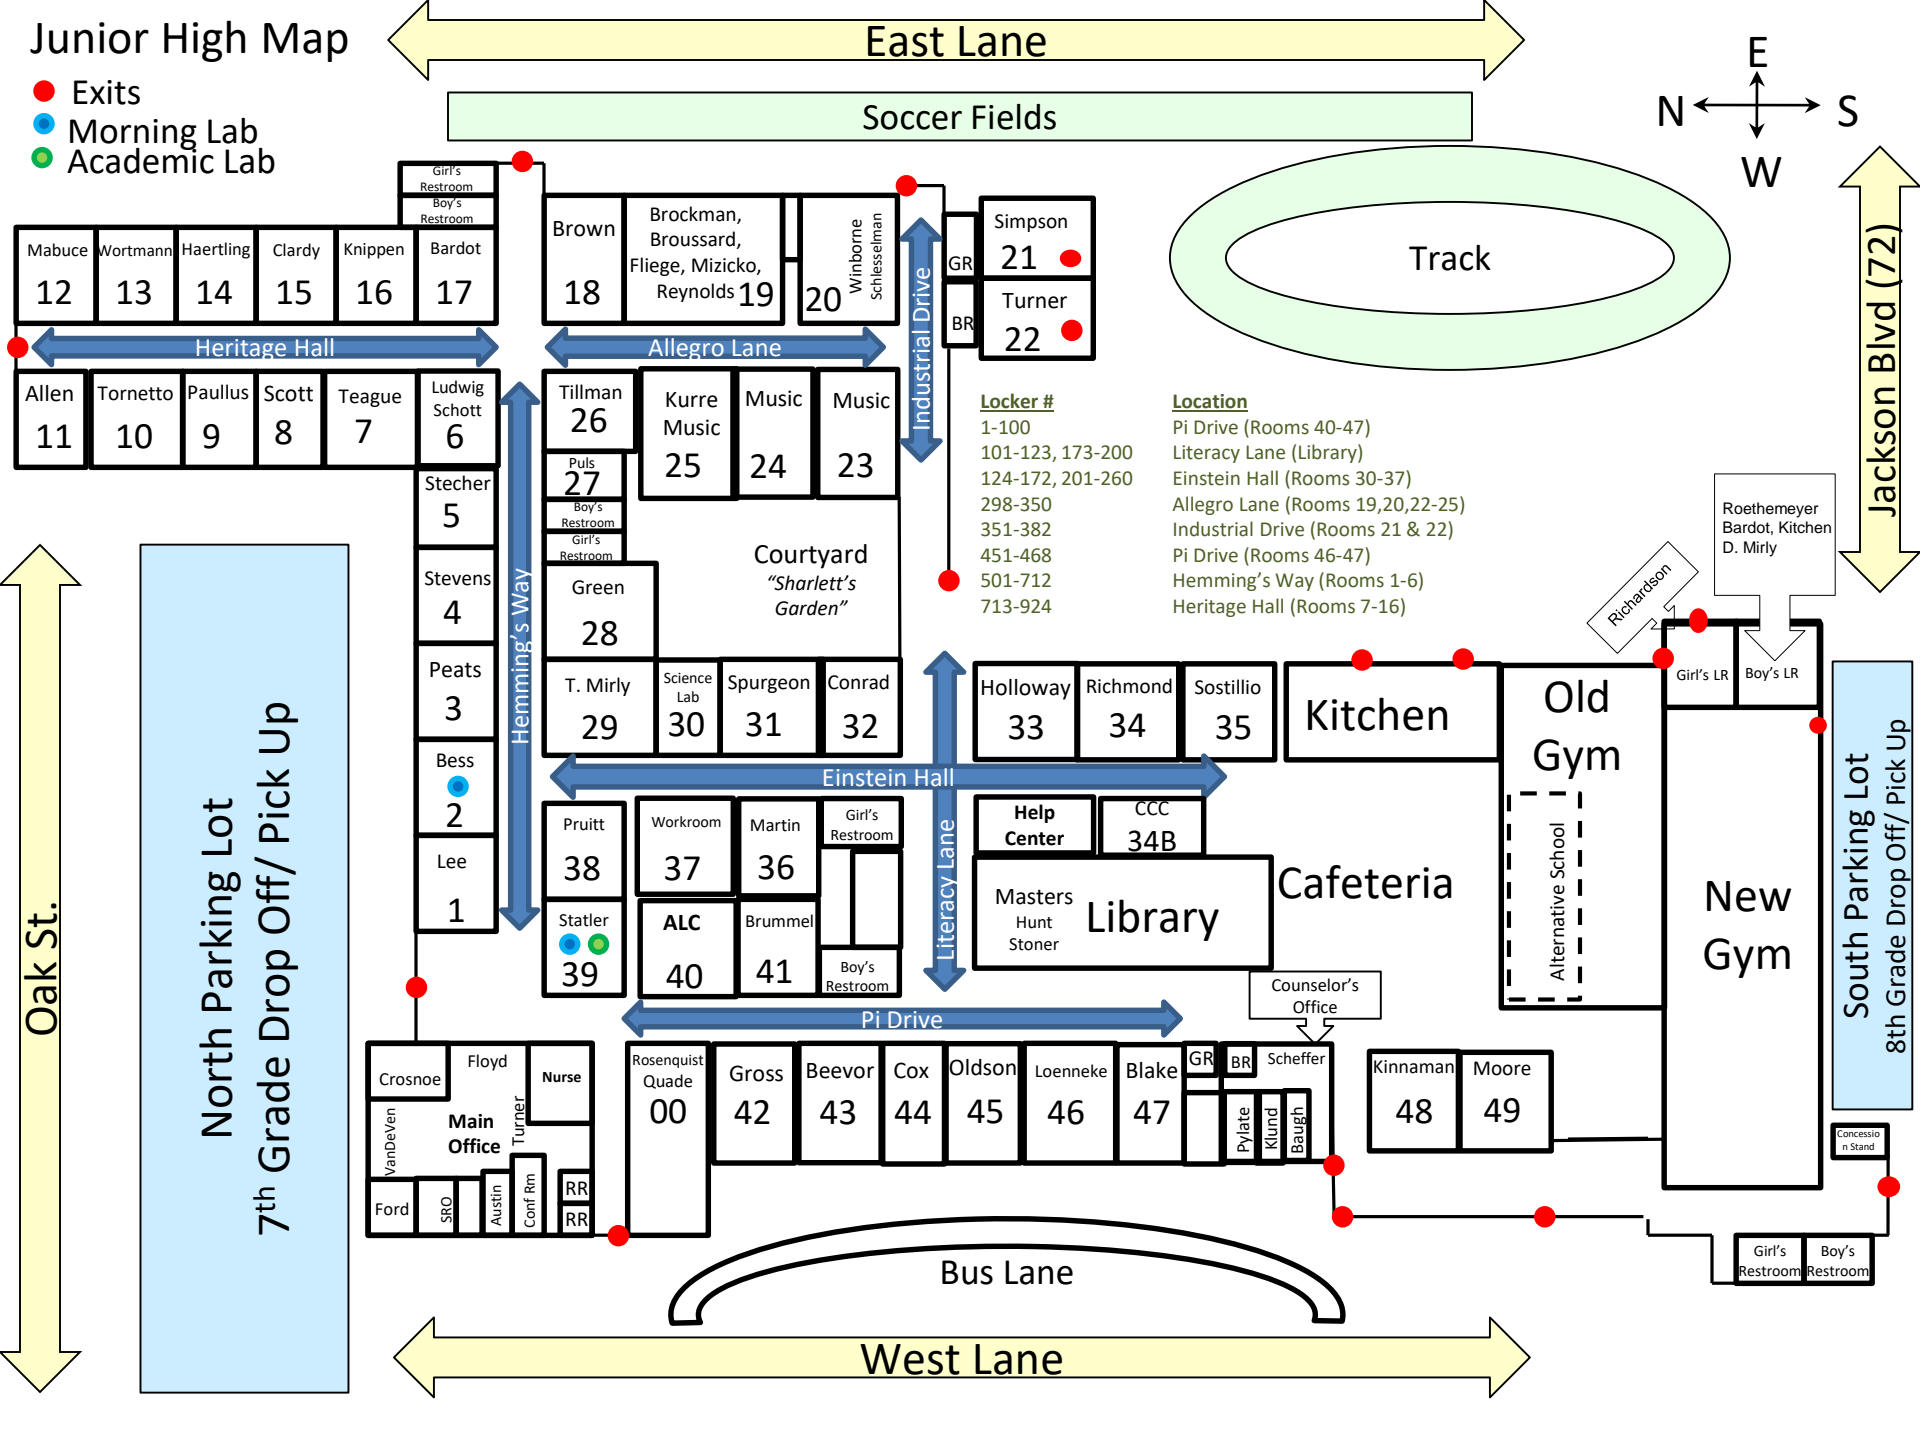

# Junior High Map

- Exits
- Morning Lab
- Academic Lab

East Lane

Soccer Fields

Track

Jackson Blvd (72)

North Parking Lot  
7th Grade Drop Off/ Pick Up

South Parking Lot  
8th Grade Drop Off/ Pick Up

Industrial Drive

Literacy Lane

- Locker #**
- 1-100
  - 101-123, 173-200
  - 124-172, 201-260
  - 298-350
  - 351-382
  - 451-468
  - 501-712
  - 713-924

- Location**
- Pi Drive (Rooms 40-47)
  - Literacy Lane (Library)
  - Einstein Hall (Rooms 30-37)
  - Allegro Lane (Rooms 19,20,22-25)
  - Industrial Drive (Rooms 21 & 22)
  - Pi Drive (Rooms 46-47)
  - Hemming's Way (Rooms 1-6)
  - Heritage Hall (Rooms 7-16)

Roethemeyer  
Bardot, Kitchen  
D. Mirly

Richardson

Counselor's Office

Concession Stand

Girls' Restroom  
Boys' Restroom

Courtyard  
"Sharlett's Garden"

Library  
Masters  
Hunt  
Stoner

Cafeteria